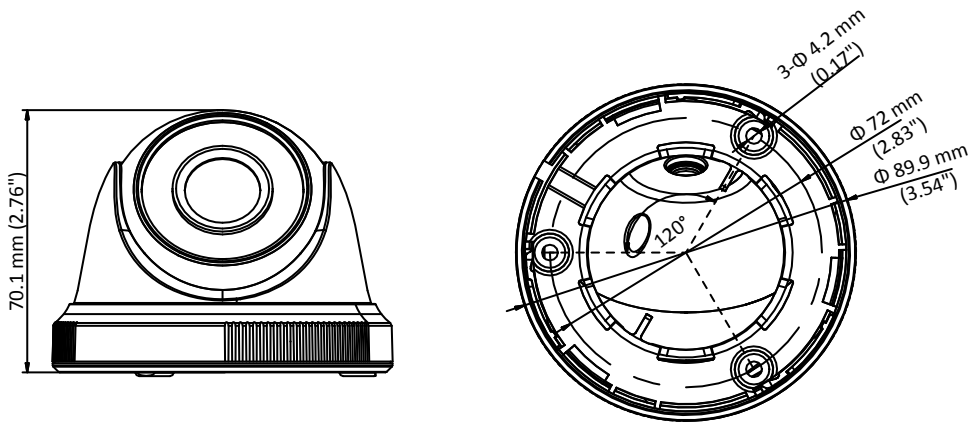

Dimensions